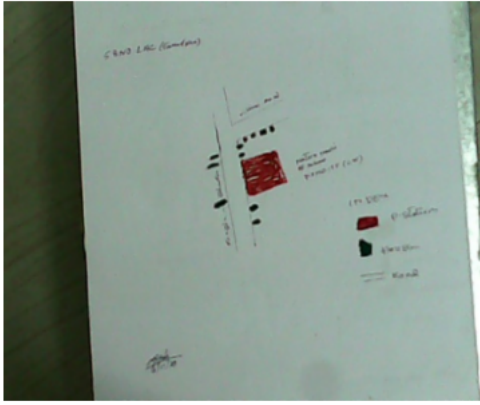

Nazri Naksha

Google Map View