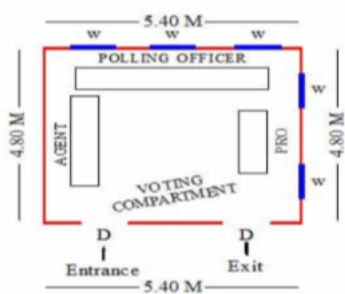

Cad View

Key MAP View

No. & Name of LAC : 57 Rangia LAC
No. of P.S. : 77