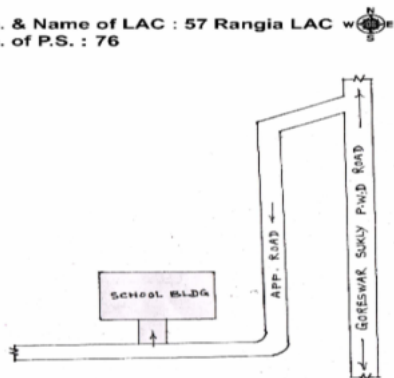

Nazri Naksha

Google Map View

No. & Name of LAC : 57 Rangia LAC
No. of P.S. : 76