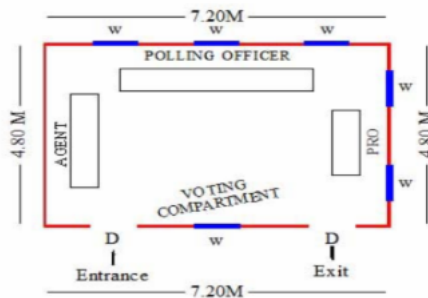

Cad View

Key MAP View

No. & Name of LAC : 57 Rangia LAC
No. of P.S. : 76