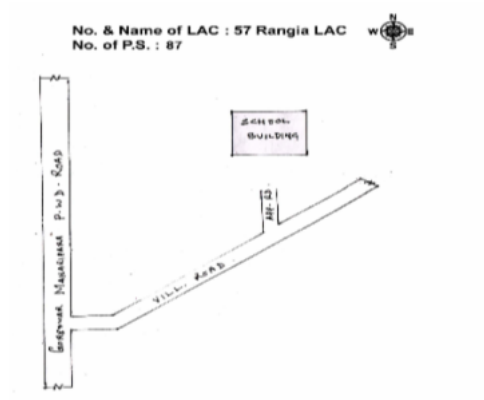

Nazri Naksha

Google Map View