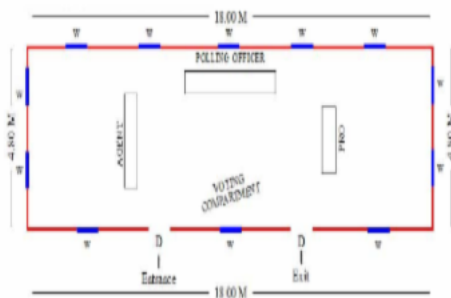

Cad View

Key MAP View

No. & Name of LAC : 57 Rangia LAC
No. of P.S. : 94