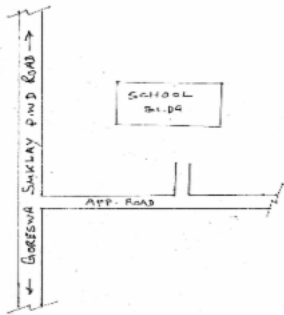

Nazri Naksha

Google Map View

No. & Name of LAC : 57 Rangia LAC
No. of P.S. : 104