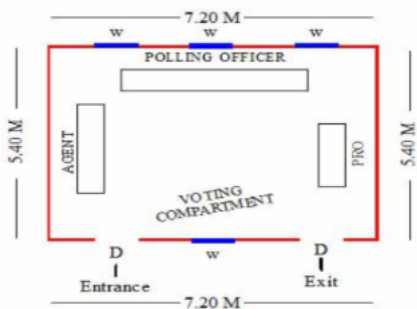

Cad View

Key MAP View

No. & Name of LAC : 57 Rangia LAC
No. of P.S. : 104