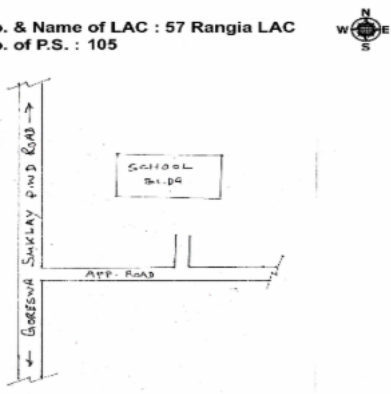

Nazri Naksha

Google Map View

No. & Name of LAC : 57 Rangia LAC
No. of P.S. : 105