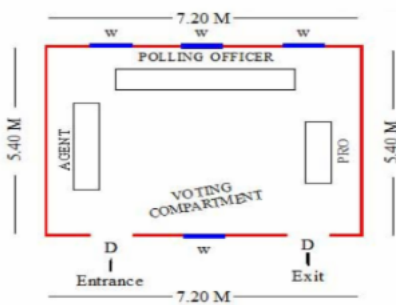

Cad View

Key MAP View

No. & Name of LAC : 57 Rangia LAC
No. of P.S. : 105