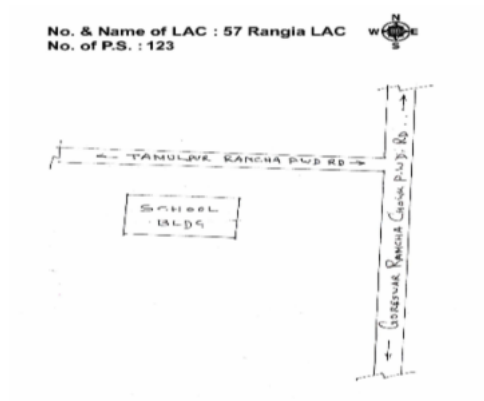

Nazri Naksha

Google Map View