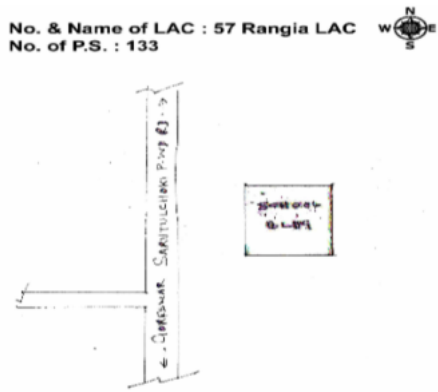

Nazri Naksha

Google Map View