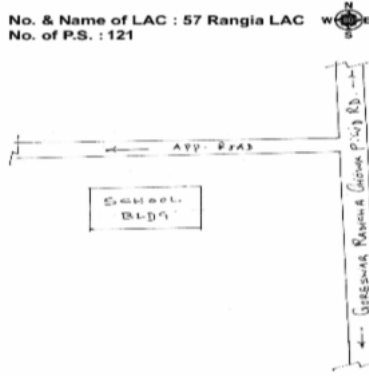

Nazri Naksha

Google Map View