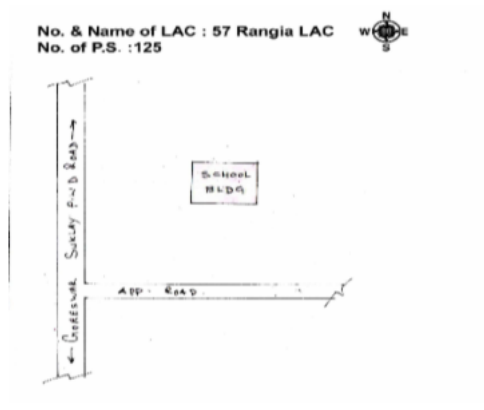

Nazri Naksha

Google Map View