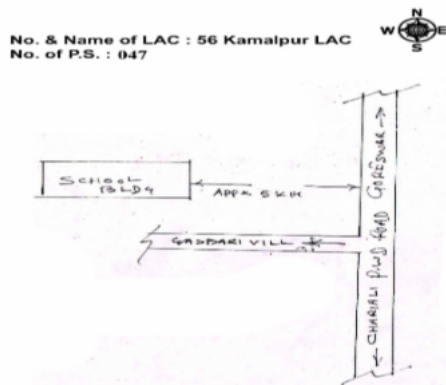

Nazri Naksha

Google Map View