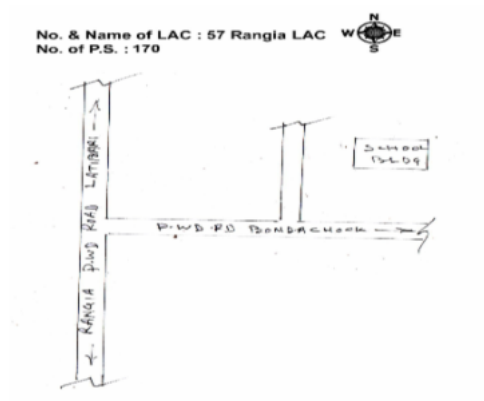

Nazri Naksha

Google Map View