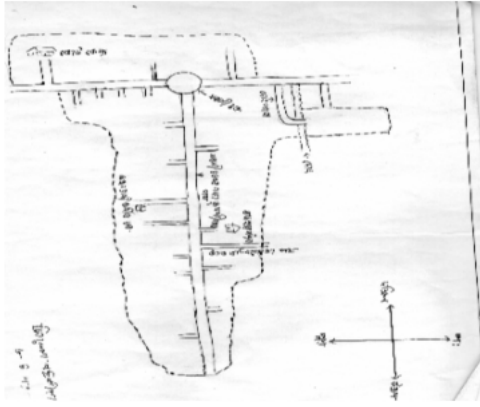

Polling Station Building Front View

Nazri Naksha

Google Map View