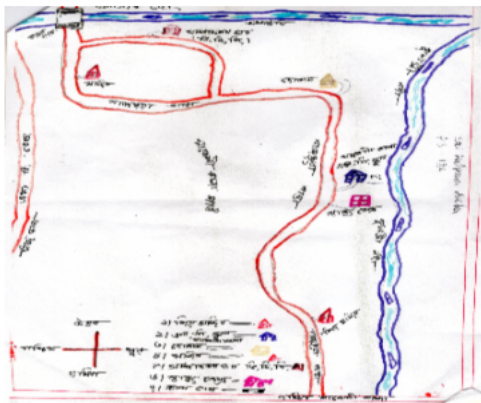

Polling Station Building Front View

Nazri Naksha