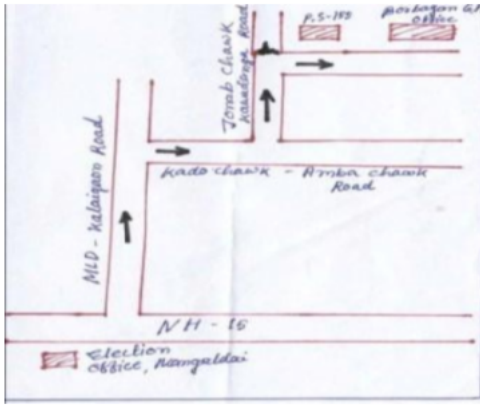

Nazri Naksha

Google Map View