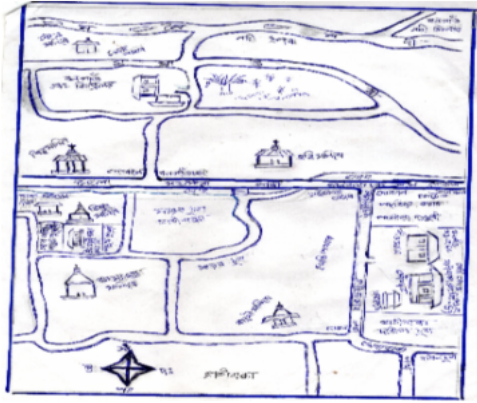

Nazri Naksha

Google Map View