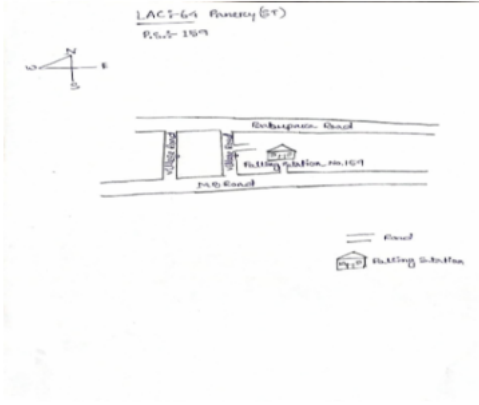

Nazri Naksha

Google Map View