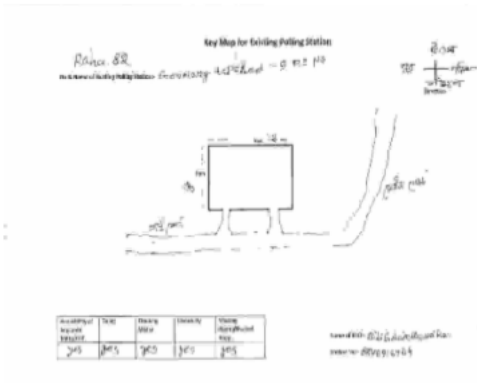

Nazri Naksha

Google Map View