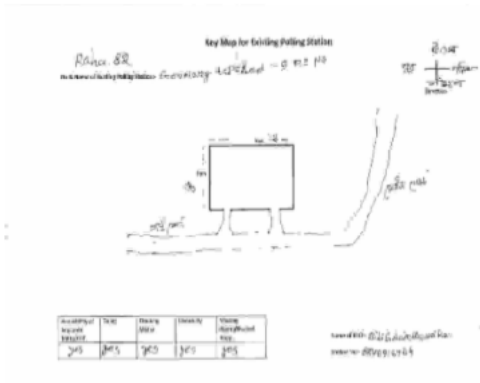

Nazri Naksha

Google Map View