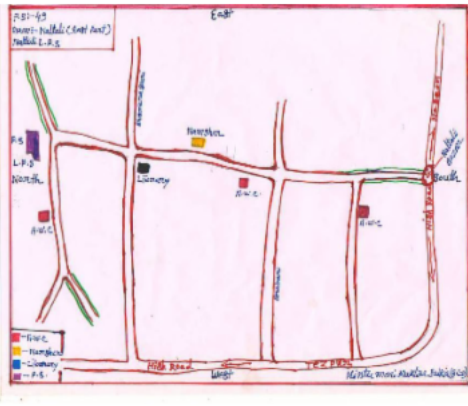

Nazri Naksha

Google Map View