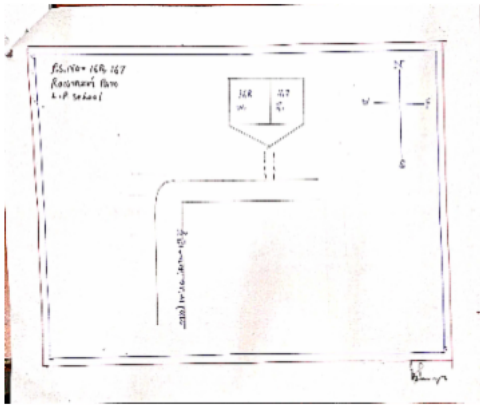

Nazri Naksha

Google Map View