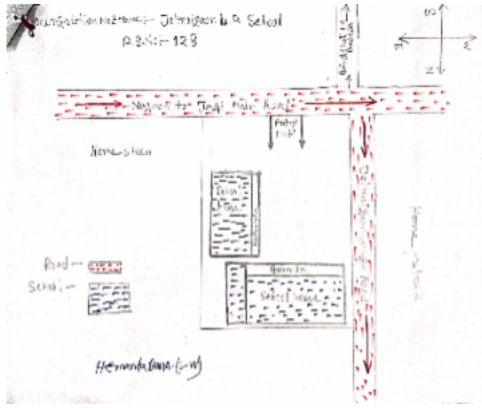

Nazri Naksha

Google Map View