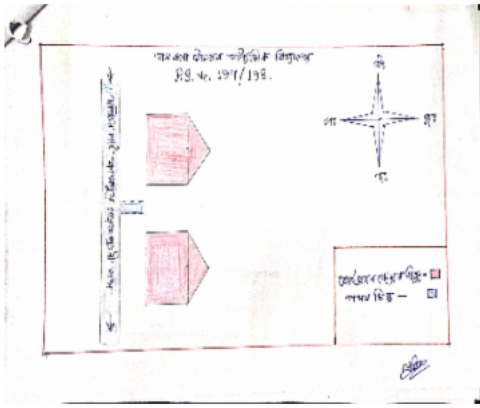

Polling Station Building Front View

Nazri Naksha