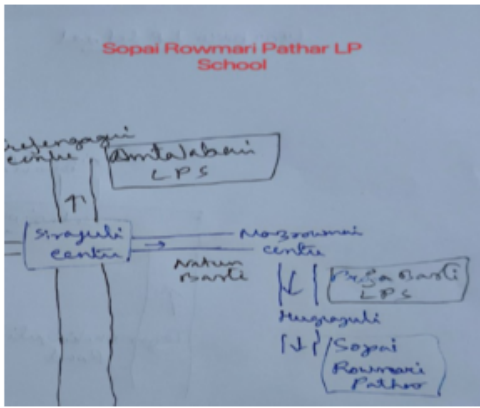

Nazri Naksha

Google Map View