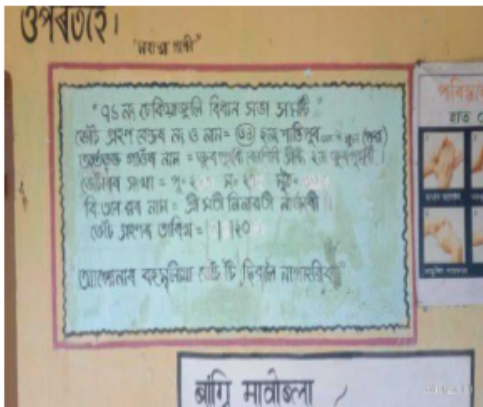

Polling Station Building Front View