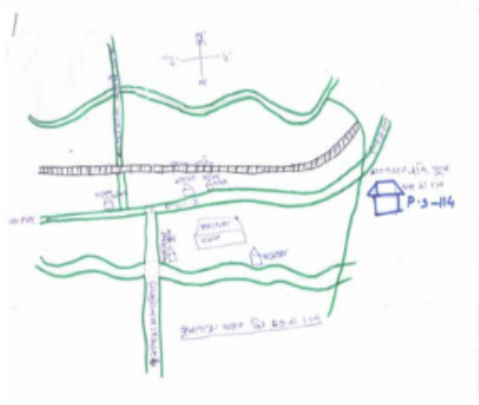

Nazri Naksha

Google Map View