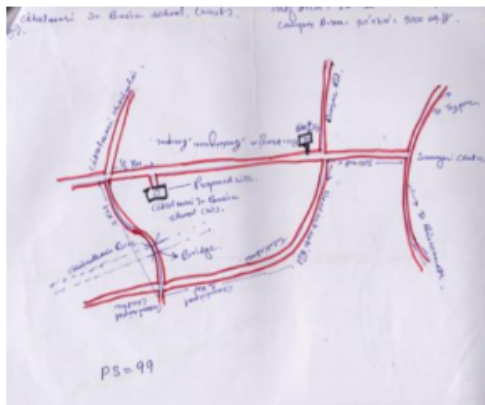

Nazri Naksha

Google Map View