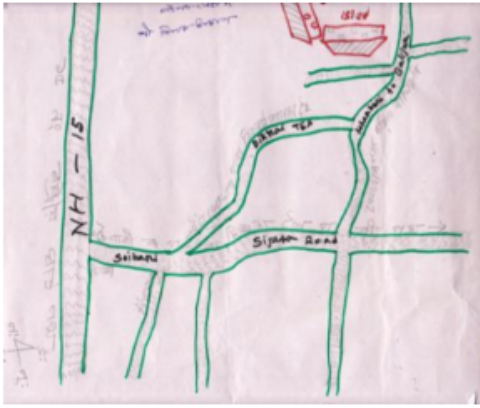

Nazri Naksha

Google Map View