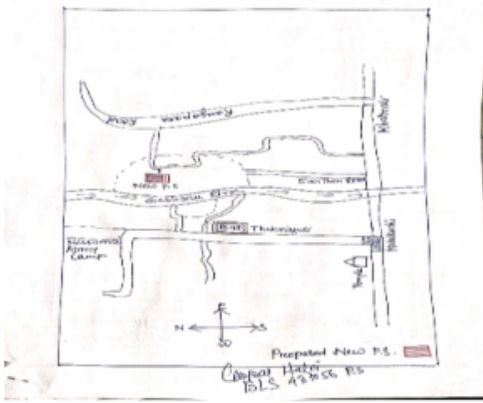

Nazri Naksha

Google Map View