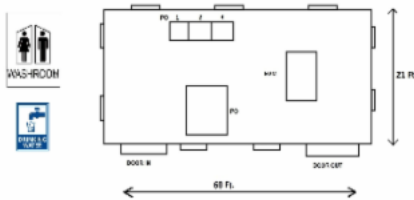

Cad View

PS No.- 30N1- Nagapathar High School (L)