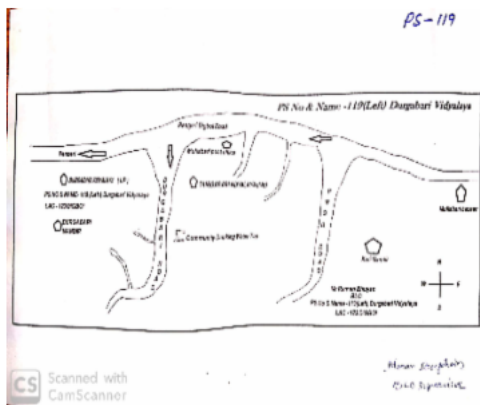

Nazri Naksha

Google Map View