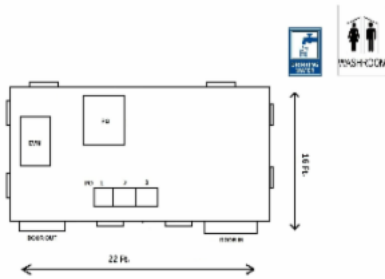

Cad View

PS No.- 81N1 - Borhullong Govt. LP School(Right)