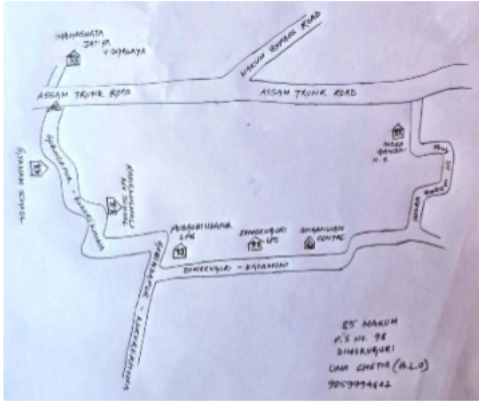

Nazri Naksha

Google Map View