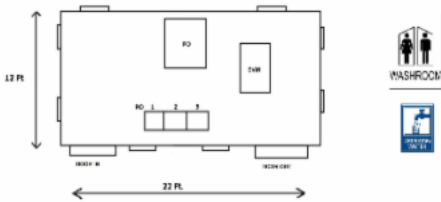

Cad View

PS No.- 165N1 - Tinsukia M.E. School (New)
LAC: 86-Tinsukia