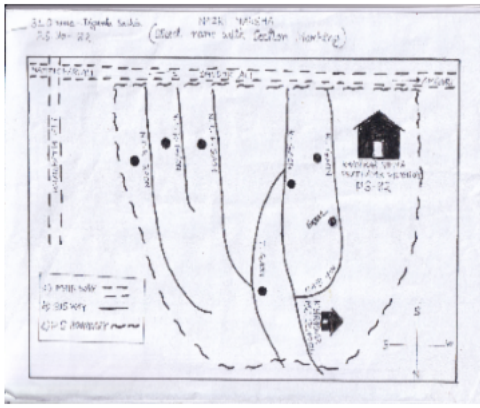

Nazri Naksha

Google Map View