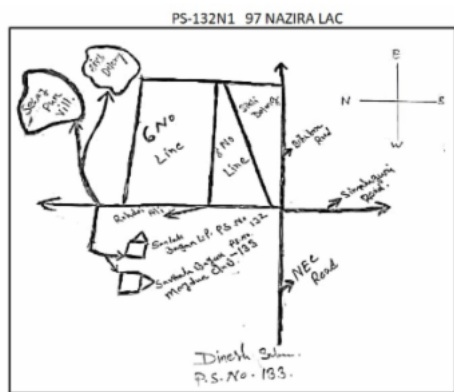

Nazri Naksha

Google Map View