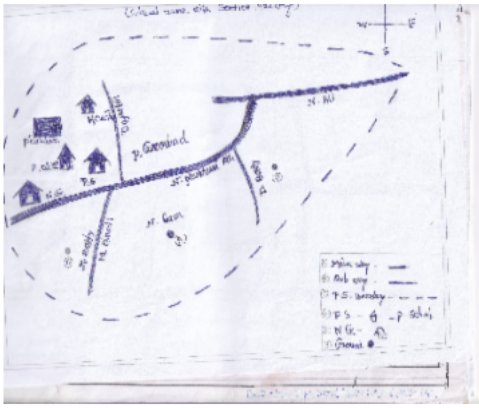

Nazri Naksha

Google Map View