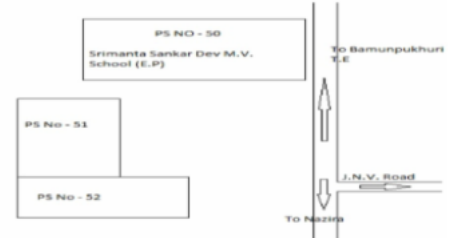

Key MAP View

Key Map of PS NO - 50, Srimanta Sankar Dev M.V. School (E.P)