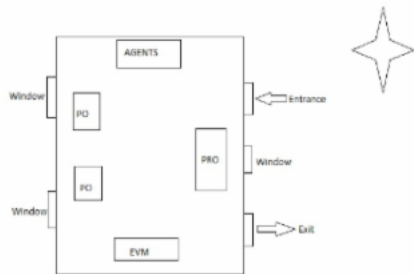

Nazri Naksha

Google Map View

Polling Station Building Front View

ভোটগ্ৰহন কেন্দ্ৰৰ সন্মুখৰ দৃশ্য

Cad View

Name in basic	water	ramp	toilet	plug point	health care
Facility(Please tick)	☒	☒	☒	☐	☐

Key MAP View