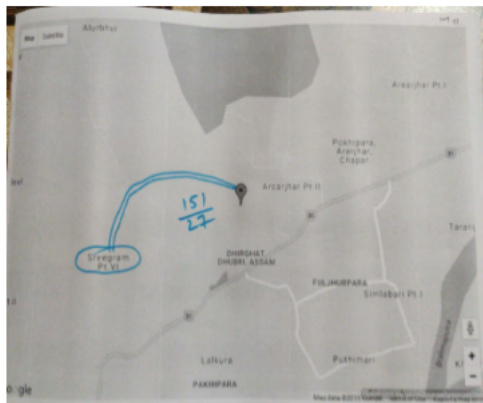

Nazri Naksha

Google Map View