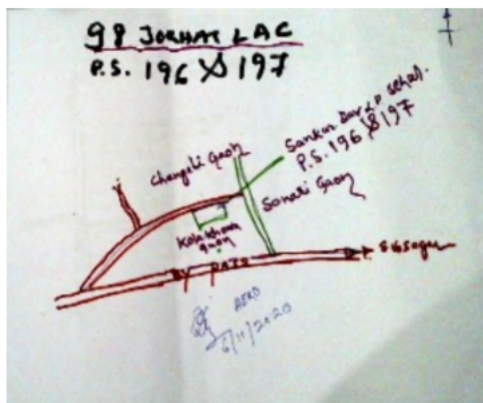

Nazri Naksha

Google Map View