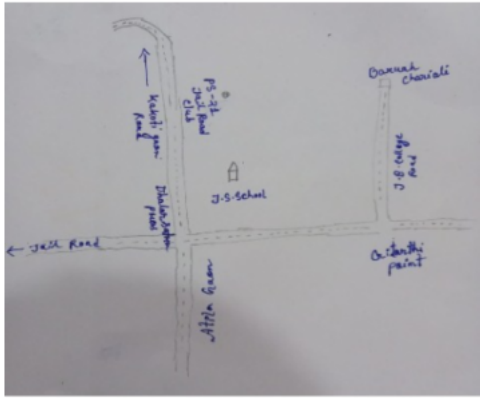

Nazri Naksha

Google Map View