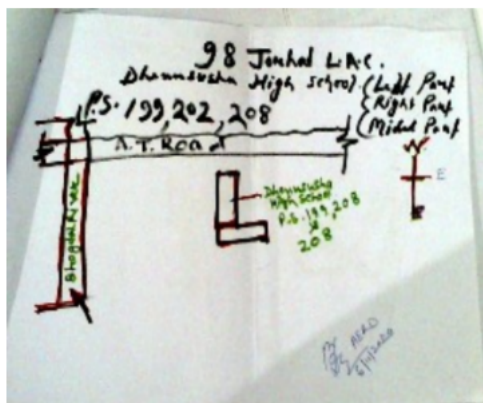

Nazri Naksha

Google Map View

Polling Station Building Front View