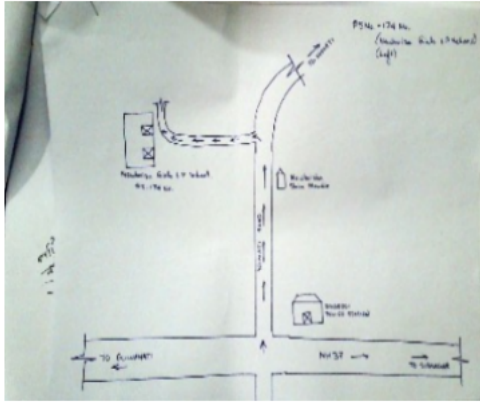

Nazri Naksha

Google Map View