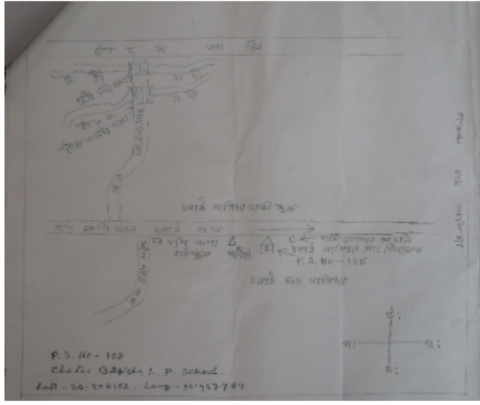

Nazri Naksha

Google Map View