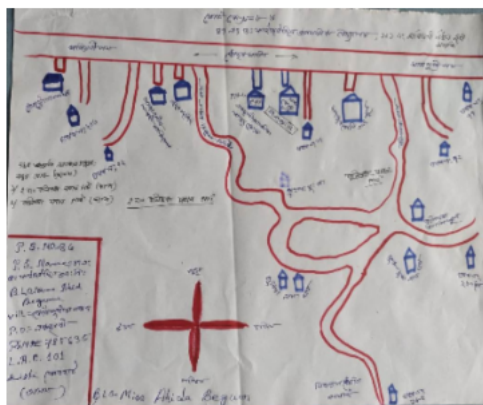

Nazri Naksha

Google Map View