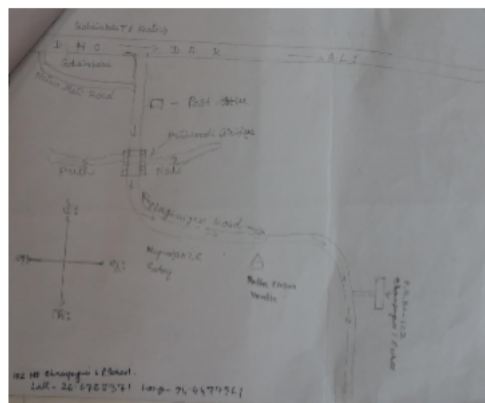

Nazri Naksha

Google Map View