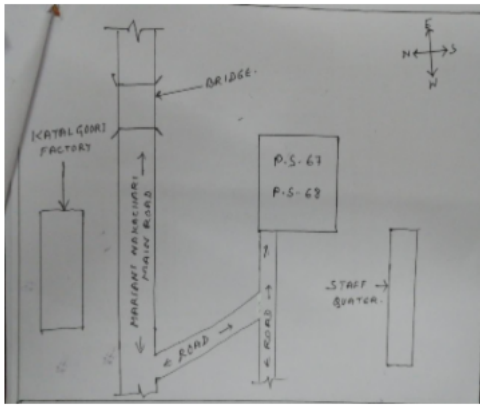

Nazri Naksha

Google Map View