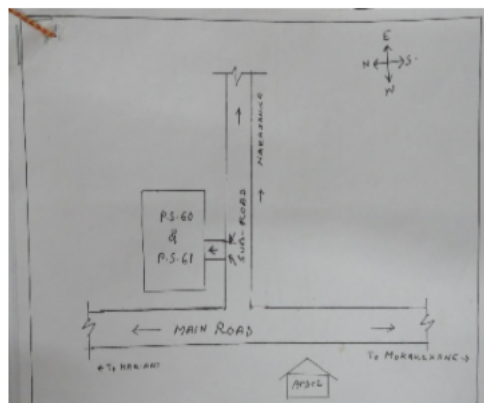

Nazri Naksha

Google Map View